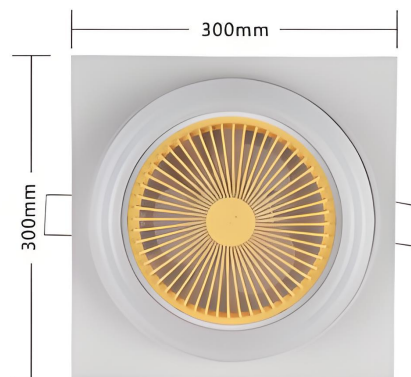

360° rotation

Item No.: MX-YT-R260-CW
Size: L300 * W300 *H130mm
Voltage: 85-265v
Power: 48W
CCT: 3000-6500k

Bluetooth series

Item No.: MX-MZ-R260-CW
Size: L300 * W300 *H130mm
Voltage: 85-265v
Power: 30W
CCT: 3000-6500k

Creative lighting fixture

Item No.: MX-WX-140
Size: 140*140*80mm
Voltage: 85-265V
Wattage: 36W
CCT: 3000K/6500K

Item No.: MX-WX-L170
Size: 170*170*80mm
Voltage: 85-265V
Wattage: 48W
CCT: 3000K/6500K

Item No.: MX-WX-L210
Size: 210*210*85mm
Voltage: 85-265V
Wattage: 72W
CCT: 3000K/6500K