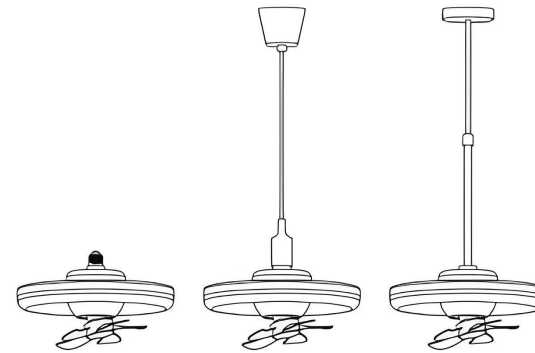

360° rotation

ITEM NO: FS-YT-R260
Size: D260mm
Voltage: 85-265V
Wattage: 48W
CCT: 3000K-6500K

360° rotation

ITEM NO: MX-YT-R300
Size: D300mm
Voltage: 85-265V
Wattage: 60w
CCT: 3000K-6500K