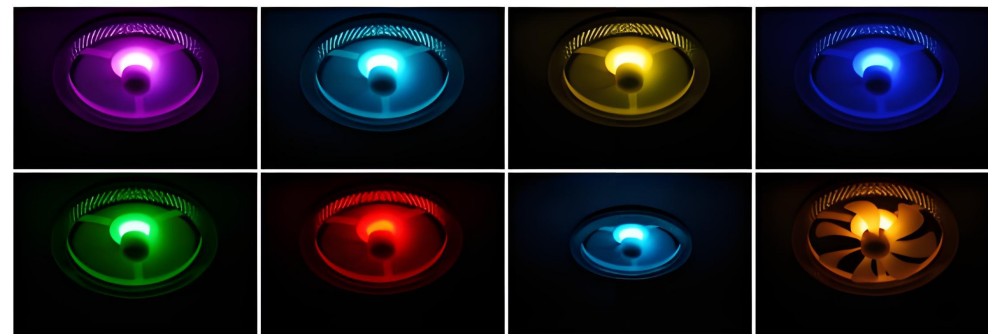

Size:D260mm/D300mm
Voltage: 85-265V
Wattage:36W/48W
CCT:3000K-6000K+RGB

Size:D350mm
Voltage: 85-265V
Wattage:60W
CCT:3000K-6000K+RGB