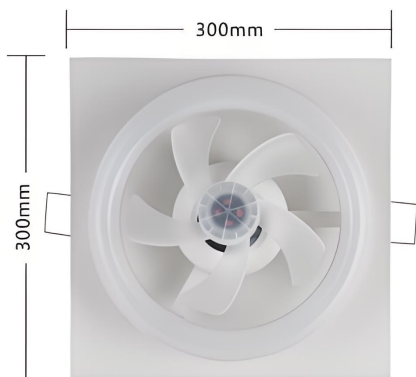

360° rotation

ITEM NO: FS-YT-R260
Size: D260mm
Voltage: 85-265V
Wattage: 48W
CCT: 3000K-6500K

360° rotation

ITEM NO: MX-YT-R300
Size: D300mm
Voltage: 85-265V
Wattage: 60w
CCT: 3000K-6500K

Fan Light series

360° rotation

Item No.: MX-YT-R260-CW
Size: L300 * W300 *H130mm
Voltage: 85-265v
Power: 48W
CCT: 3000-6500k

Bluetooth series

Item No.: MX-MZ-R260-CW
Size: L300 * W300 *H130mm
Voltage: 85-265v
Power: 30W
CCT: 3000-6500k