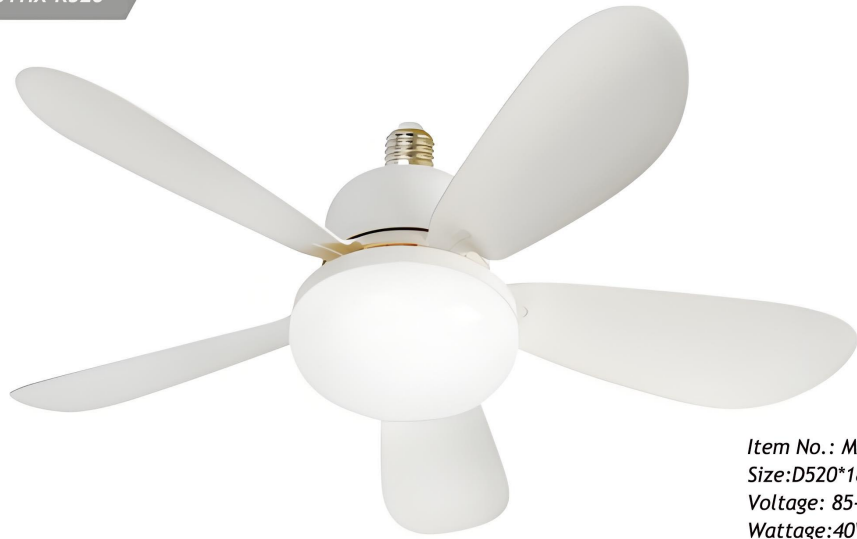

Soft Wind

Medium Wind

Strong Wind

MX-5YHX-R520

Item No.: MX-5YHX-R520
Size:D520*185mm
Voltage: 85-265V
Wattage:40W
CCT:3000K-6000K

- ☾ CCT DIMMABLE
- 🌀 3 SPEED WIND
- ☀️ 1800 LUMENS
- 🕒 1/2/4H TIMING
- 🌌 INFINITE DIMMING
- 🧠 MEMORY FUNCTION