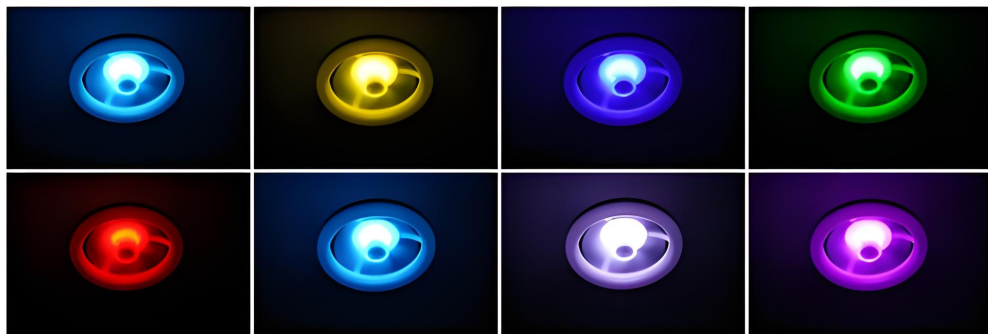

Size:D260mm/D300mm
Voltage: 85-265V
Wattage:36W/48W
CCT:3000K-6000K+RGB

Size:D350mm
Voltage: 85-265V
Wattage:60W
CCT:3000K-6000K+RGB