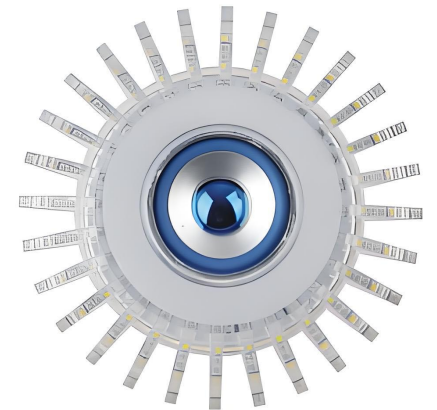

Item No.: MX-SJK-R150
Size: D150*140mm
Voltage: 85-265V
Wattage: 24W
CCT: RGBW

Item No.: MX-SJK-R180
Size: D180*155mm
Voltage: 85-265V
Wattage: 36W
CCT: RGBW