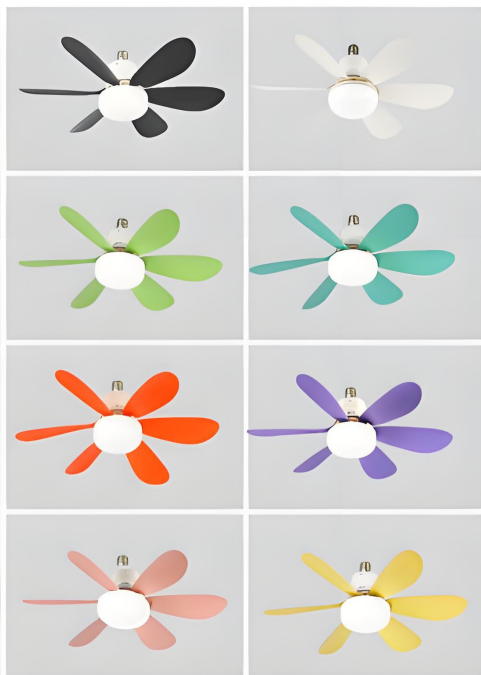

Item No.: MX-6YHX-R520
Size: D520*190mm
Voltage: 85-265V
Power: 40W
CCT: 3000-6000K

Item No.: MX-6YHX-R520
Size: D520*190mm
Voltage: 85-265V
Power: 40W
CCT: 3000-6000K

Sudden-stop Protection

◆ Three Speed Wind