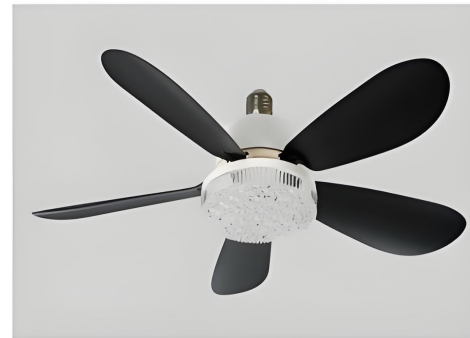

MX-5YHX-R520

Item No.: MX-5YHX-R520
Size:D520*185mm
Voltage: 85-265V
Wattage:40W
CCT:3000K-6000K

- ☾ CCT DIMMABLE
- 🌀 3 SPEED WIND
- ☀️ 1800 LUMENS
- 🕒 1/2/4H TIMING
- 🌌 INFINITE DIMMING
- 🧠 MEMORY FUNCTION

MX-5YHX-R520

Youtube

Scan QR code for video