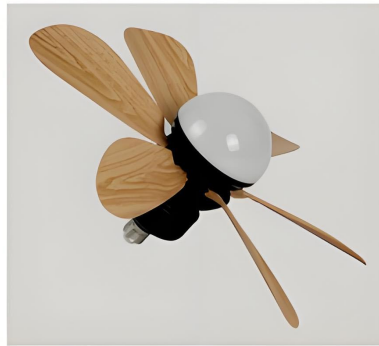

30W 16.5"

MX-6YHX-R420

-P11-

30W 16.5"

Memory Function
The system automatically returns to the last shutdown state

MX-6YHX-R420

-P12-