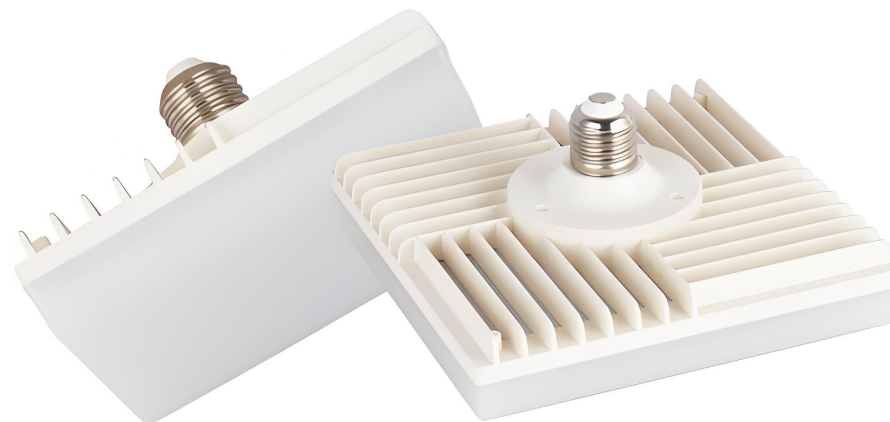

Creative lighting fixture

Item No.: MX-WX-140
Size: 140*140*80mm
Voltage: 85-265V
Wattage: 36W
CCT: 3000K/6500K

Item No.: MX-WX-L170
Size: 170*170*80mm
Voltage: 85-265V
Wattage: 48W
CCT: 3000K/6500K

Item No.: MX-WX-L210
Size: 210*210*85mm
Voltage: 85-265V
Wattage: 72W
CCT: 3000K/6500K

Creative lighting fixture

Item No.: MX-E27-L140
Size: 140*140*80mm
Voltage: 85-265V
Wattage: 36W
CCT: 3000K/6500K

Item No.: MX-E27-L170
Size: 140*140*80mm
Voltage: 85-265V
Wattage: 48W
CCT: 3000K/6500K

Item No.: MX-E27-L210
Size: 210*210*85mm
Voltage: 85-265V
Wattage: 72W
CCT: 3000K/6500K