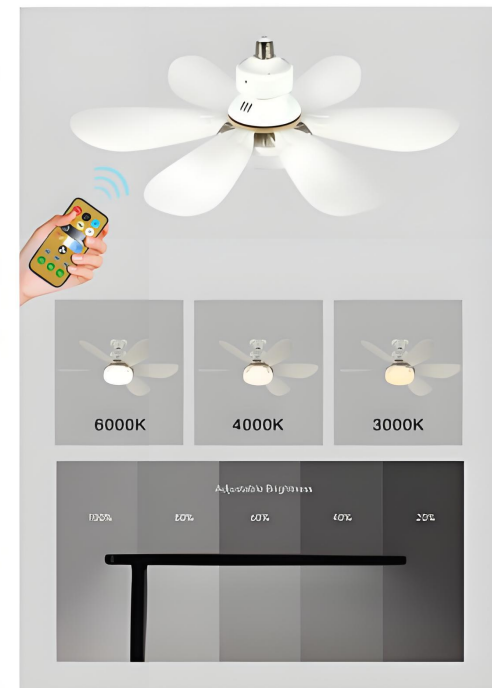

Item No.: MX-6YHX-R520
Size: D520*190mm
Voltage: 85-265V
Power: 40W
CCT: 3000-6000K

Item No.: MX-6YHX-R520
Size: D520*190mm
Voltage: 85-265V
Power: 40W
CCT: 3000-6000K

Sudden-stop Protection

◆ Three Speed Wind