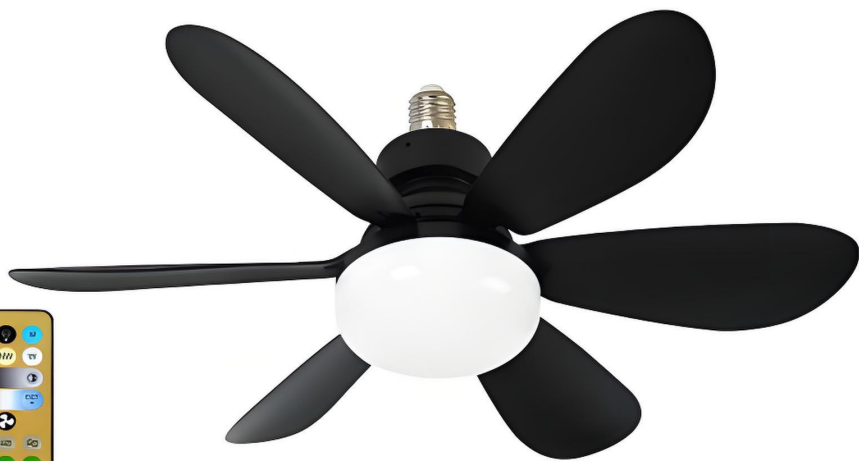

Item No.: MX-6YHX-R520
Size: D520*190mm
Voltage: 85-265V
Power: 40W
CCT: 3000-6000K

Item No.: MX-6YHX-R520
Size: D520*190mm
Voltage: 85-265V
Power: 40W
CCT: 3000-6000K

Sudden-stop Protection

◆ Three Speed Wind