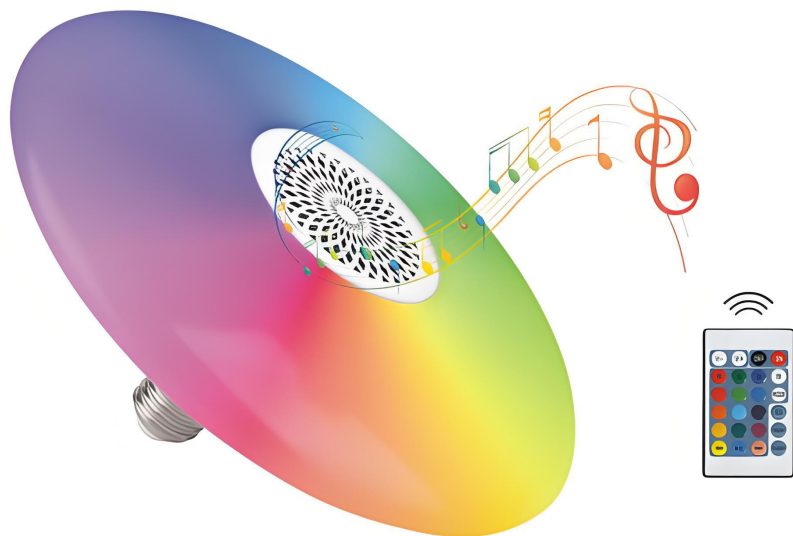

Bluetooth series