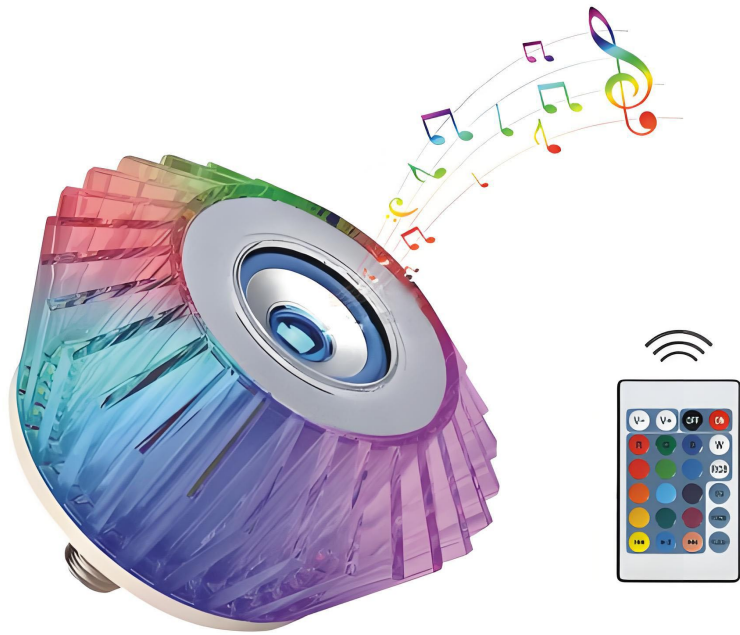

Item No.: MX-SJK-R150
Size: D150*140mm
Voltage: 85-265V
Wattage: 24W
CCT: RGBW

Item No.: MX-SJK-R180
Size: D180*155mm
Voltage: 85-265V
Wattage: 36W
CCT: RGBW