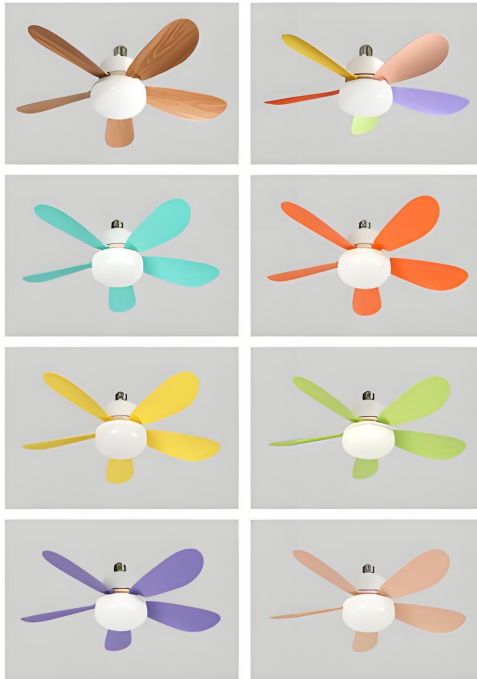

Soft Wind

Medium Wind

Strong Wind

MX-5YHX-R520

Item No.: MX-5YHX-R520
Size:D520*185mm
Voltage: 85-265V
Wattage:40W
CCT:3000K-6000K

- ☾ CCT DIMMABLE
- 🌀 3 SPEED WIND
- ☀️ 1800 LUMENS
- 🕒 1/2/4H TIMING
- 🌌 INFINITE DIMMING
- 🧠 MEMORY FUNCTION