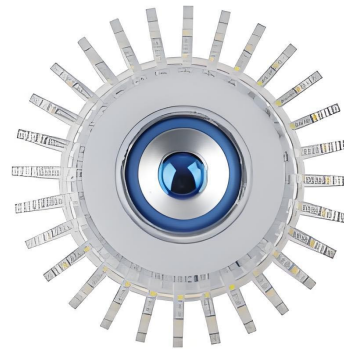

Item No.: MX-SJK-R150
Size: D150*140mm
Voltage: 85-265V
Wattage: 24W
CCT: RGBW

Item No.: MX-SJK-R180
Size: D180*155mm
Voltage: 85-265V
Wattage: 36W
CCT: RGBW