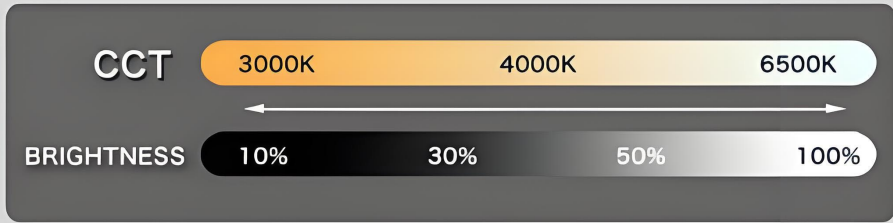

MX-6YHX-R420

-P11-

30W 16.5"

Memory Function
The system automatically returns to the last shutdown state

MX-6YHX-R420

-P12-

ITEM NO.:MX-4YHX-R420
Size:D420*200mm
Voltage:85-265V
Wattage:30W
CCT:3000K-6000K

ITEM NO.:MX-DIY
Size:D420mm/D520mm
Voltage:85-265V