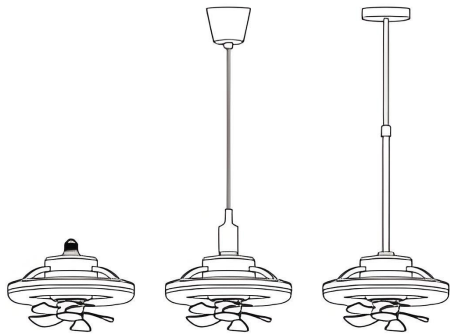

Size:D260mm/D300mm
Voltage: 85-265V
Wattage:36W/48W
CCT:3000K-6000K+RGB

MX-BJG-R350

Size:D350mm
Voltage: 85-265V
Wattage:60W
CCT:3000K-6000K+RGB

Fan Light series

Fan Light series

ITEM NO:MX-MZ-R260
Size:D260*120mm
Voltage:85-265V
Wattage: 30W
CCT:3000K-6500K

360° rotation

ITEM NO: FS-YT-R260
Size: D260mm
Voltage: 85-265V
Wattage: 48W
CCT: 3000K-6500K

360° rotation

ITEM NO: MX-YT-R300
Size: D300mm
Voltage: 85-265V
Wattage: 60w
CCT: 3000K-6500K

Fan Light series